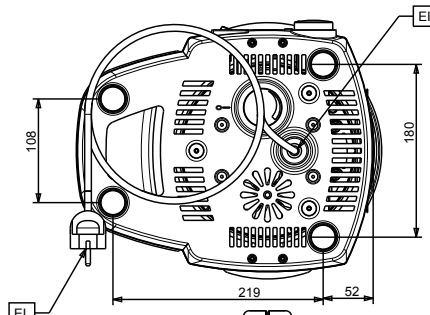

Hot Chocolate Dispenser
with 6 l bowl - UK plug

Short Form Specification

Item No. _____

6lt hot chocolate dispenser; compact design. Transparent and extractable bowl that can be easily put in the fridge during the night. The vertical tap is easy to clean and to disassemble. Delivered with UK plug.

APPROVAL: _____

Experience the Excellence
www.electroluxprofessional.com

Front

Side

Top

Electric

Supply voltage:

560047 (LOLA6UK) 220-240 V/1 ph/50 Hz

Electrical power max.:

0.85 kW

Key Information:

External dimensions, Width: 270 mm

External dimensions, Depth: 318 mm

External dimensions, Height: 465 mm

Net weight: 6.2 kg

Shipping weight: 8 kg

Shipping height: 530 mm

Shipping width: 350 mm

Shipping depth: 380 mm

Shipping volume: 0.07 m³

Beverage Dispensing System
 Hot Chocolate Dispenser, 6 L, black with UK plug

The company reserves the right to make modifications to the products
 without prior notice. All information correct at time of printing.