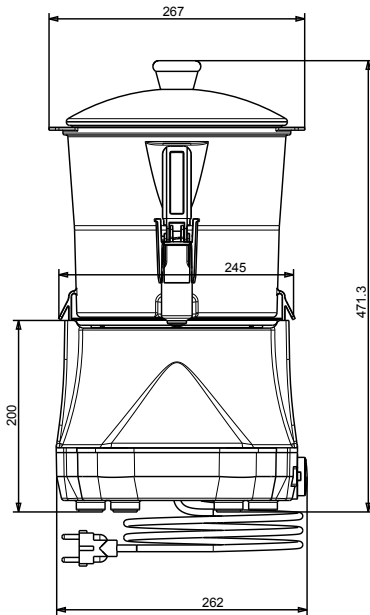

Hot Chocolate Dispenser
with 6 l bowl - UK plug

Short Form Specification

Item No. _____

6lt hot chocolate dispenser; compact design. Transparent and extractable bowl that can be easily put in the fridge during the night. The vertical tap is easy to clean and to disassemble. Delivered with UK plug.

APPROVAL: _____

Experience the Excellence
www.electroluxprofessional.com

Front

Side

Top

Electric

Supply voltage:

560047 (LOLA6UK) 220-240 V/1 ph/50 Hz

Electrical power max.:

0.85 kW

Key Information:

External dimensions, Width: 270 mm

External dimensions, Depth: 318 mm

External dimensions, Height: 465 mm

Net weight: 6.2 kg

Shipping weight: 8 kg

Shipping height: 530 mm

Shipping width: 350 mm

Shipping depth: 380 mm

Shipping volume: 0.07 m³

Beverage Dispensing System
 Hot Chocolate Dispenser, 6 L, black with UK plug

The company reserves the right to make modifications to the products
 without prior notice. All information correct at time of printing.