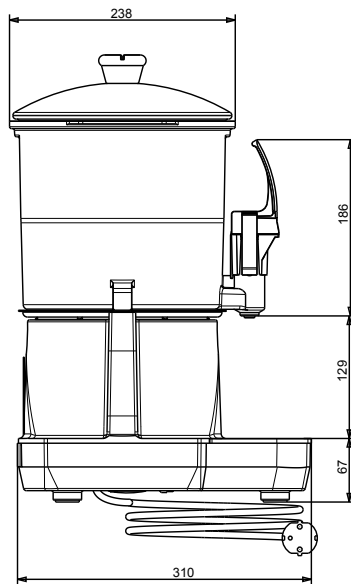

Hot Chocolate Dispenser
with 6 l bowl - UK plug

Short Form Specification

Item No. _____

6lt hot chocolate dispenser; compact design. Transparent and extractable bowl that can be easily put in the fridge during the night. The vertical tap is easy to clean and to disassemble. Delivered with UK plug.

APPROVAL: _____

Experience the Excellence
www.electroluxprofessional.com

Front

Side

Top

Electric

Supply voltage:

560047 (LOLA6UK) 220-240 V/1 ph/50 Hz

Electrical power max.:

0.85 kW

Key Information:

External dimensions, Width: 270 mm

External dimensions, Depth: 318 mm

External dimensions, Height: 465 mm

Net weight: 6.2 kg

Shipping weight: 8 kg

Shipping height: 530 mm

Shipping width: 350 mm

Shipping depth: 380 mm

Shipping volume: 0.07 m³

Beverage Dispensing System
 Hot Chocolate Dispenser, 6 L, black with UK plug

The company reserves the right to make modifications to the products
 without prior notice. All information correct at time of printing.